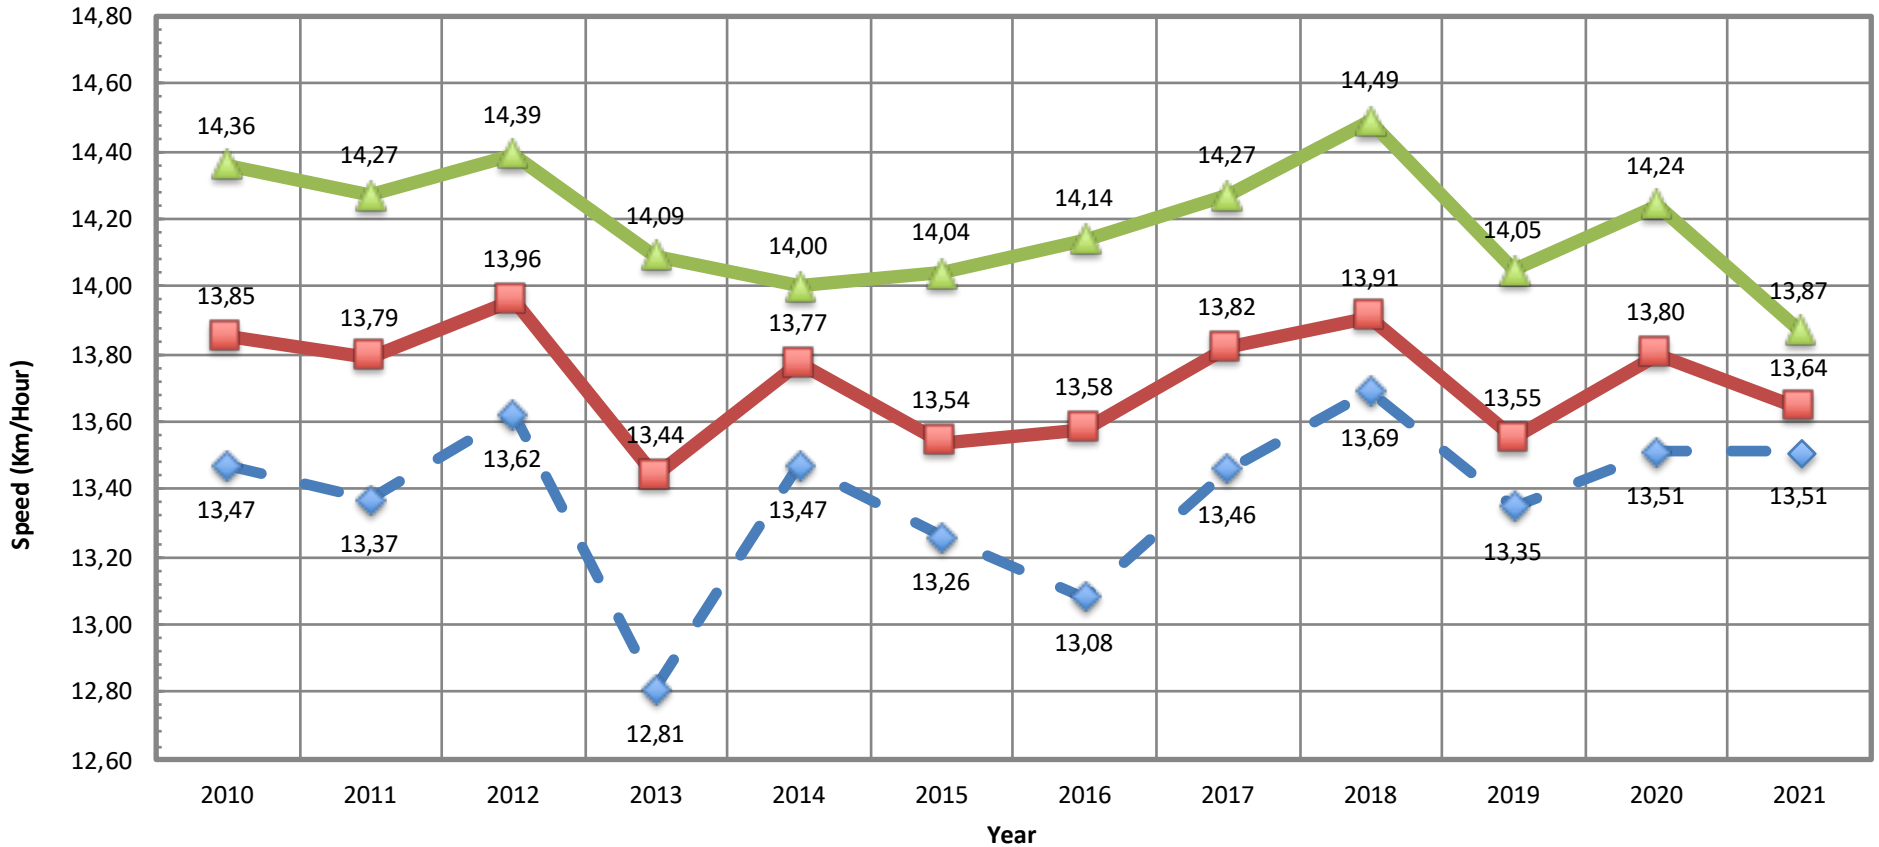

Speed performance in 35km Walk Men

◆ Avg. first 20 (35 km M)

■ Avg. first 10 (35 km M)

▲ Best (35 km M)