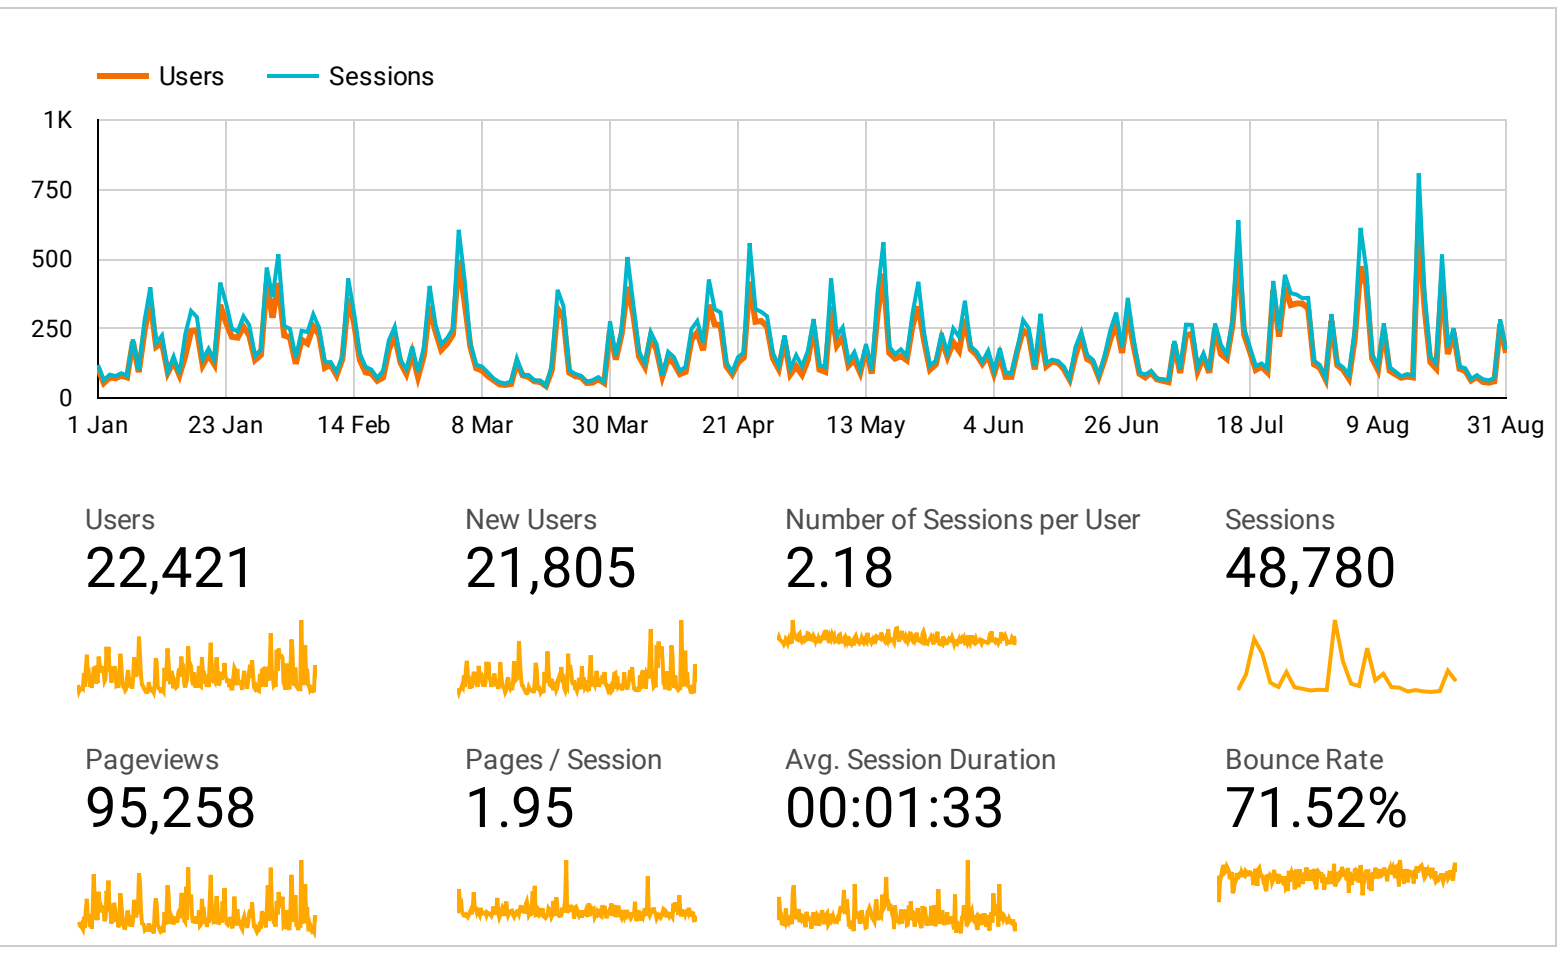

Google Analytics Audience Overview

Continent ▼ | Region ▼ | Channel ▼ | Device ▼ | 1 Jan 2022 - 31 Aug 2022 ▼

Your audience at a glance

Let's learn a bit more about your users!