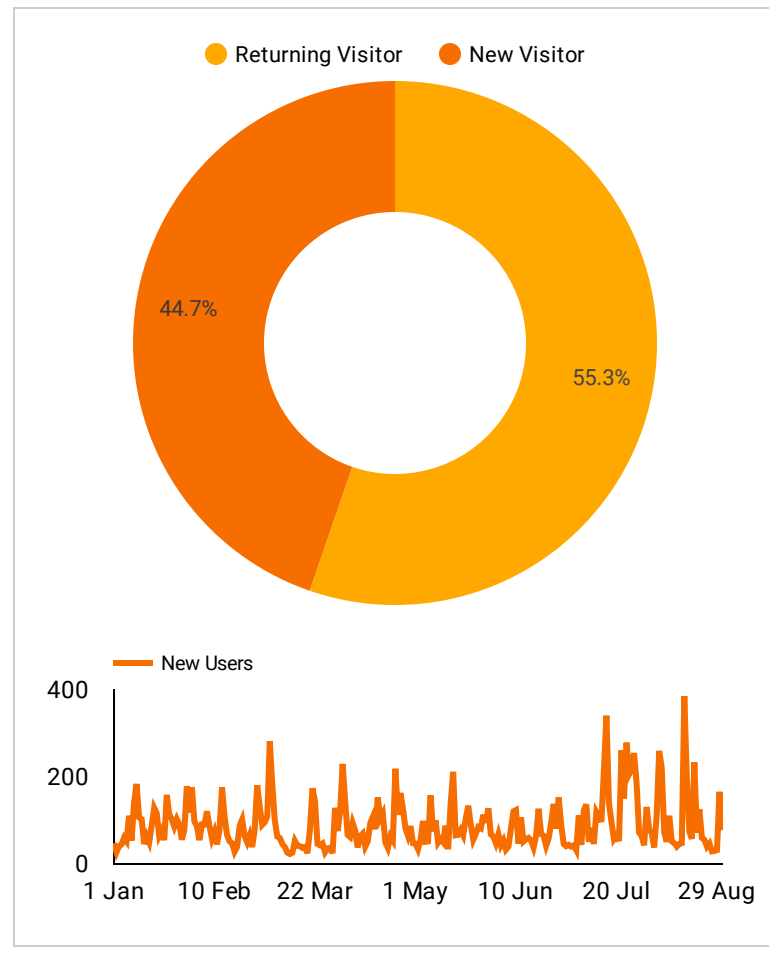

Google Analytics Audience Overview

Continent ▼ | Region ▼ | Channel ▼ | Device ▼ | 1 Jan 2022 - 31 Aug 2022 ▼

Your audience at a glance

Let's learn a bit more about your users!